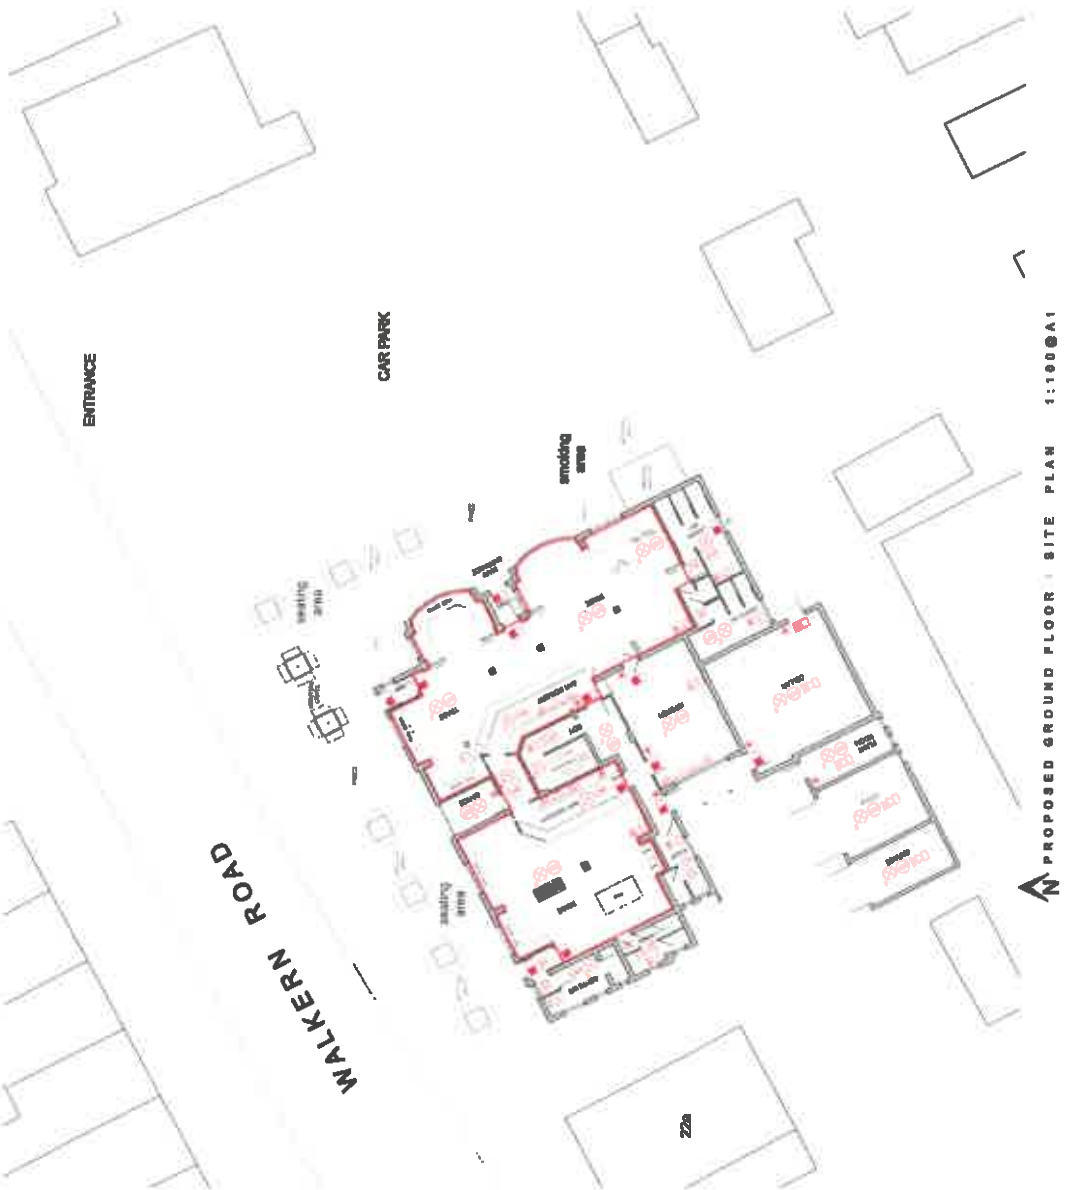

LEGEND

[Symbol]	PROPOSED WALL
[Symbol]	PROPOSED DOOR
[Symbol]	PROPOSED WINDOW
[Symbol]	PROPOSED FLOOR
[Symbol]	PROPOSED CEILING
[Symbol]	PROPOSED ROOF
[Symbol]	PROPOSED SITE

elldesigns

643 L02
Project Name: [illegible]
Project Address: [illegible]

PROPOSED GROUND FLOOR | SITE PLAN 1:100